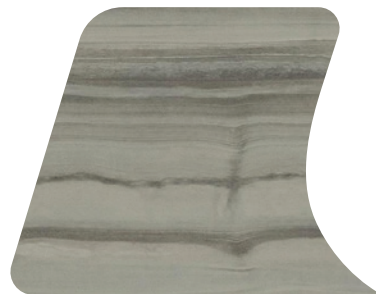

Available in

3660 x 600 x 32mm & 3660 x 900 x 32mm

Kristall

Aquilla

Rosetta

Marron

Comet Granite

Mocha Granite

Vento Blue

Moreno Gloss

Tucana

Cygnus Gloss

WORK TOPS

FORMICA LIFESEAL

WORK TOPS

P2